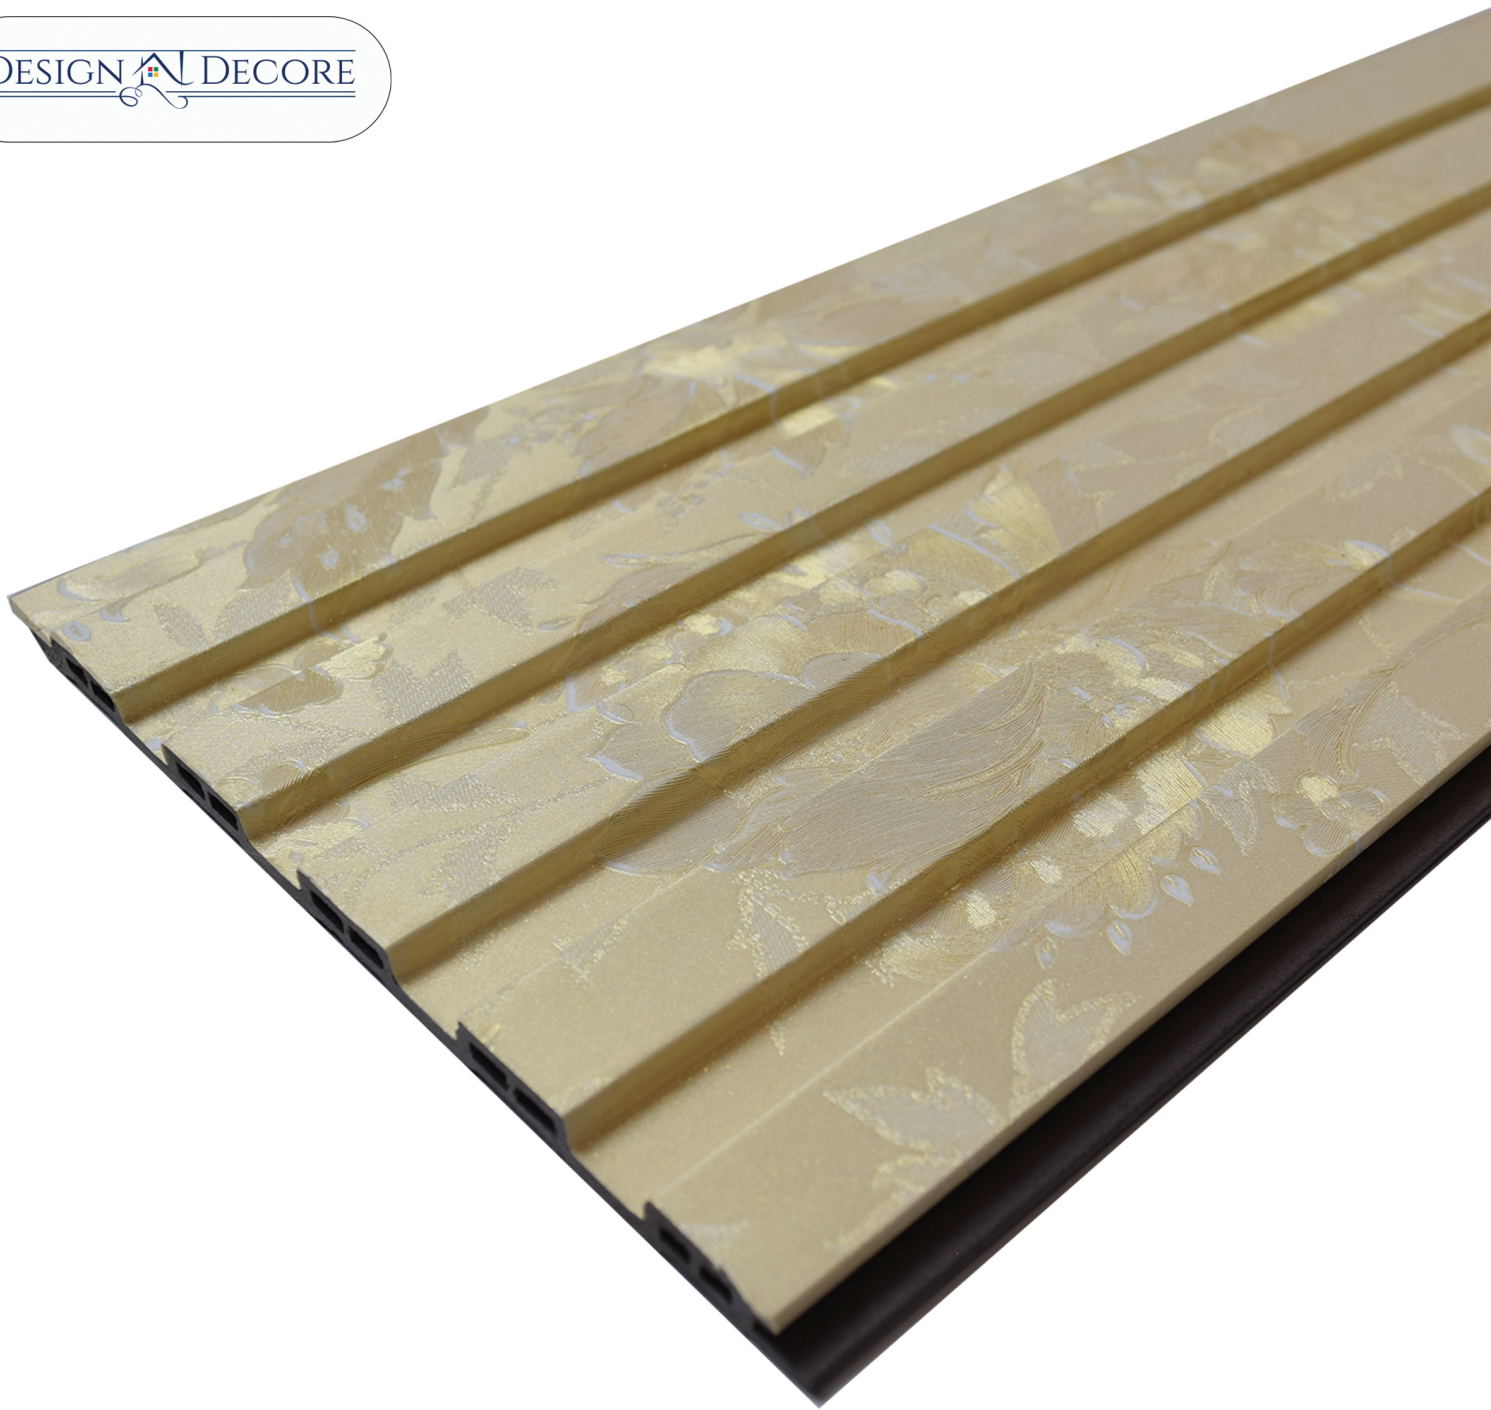

DESIGN  DECORE

PVC PANELS

WPC SERIES

SIZE:
6"x9.5ft

WPC 004

DESIGN  DECORE

WPC 007

DESIGN  DECORE

WPC 022

DESIGN  DECORE

WPC 029

WPC 035

WPC 085

DESIGN  DECORE

WPC 086

DESIGN  DECORE

WPC 116

WPC 117

DESIGN  DECORE

WPC 132